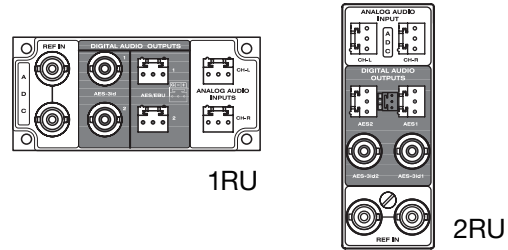

ADC-2121

Analog-to-Digital Audio Converter

The ADC-2121 is an analog audio to AES/EBU converter. It is used in i-MOD platform. The module converts 2 analog audio inputs to 2 AES outputs and 2 AES-3id outputs. Output digital audio signals can be synchronized to reference clock signals or digital audio signals. Input level can be displayed via card-edge LEDs.

The ADC-2121 can be controlled locally by means of an intuitive card-edge interface or remotely using i-MOD platform control software IM-MASTER.

BLOCK DIAGRAM

FEATURES

- 24-bit processing
- 2 analog audio inputs
- Input level viewable from -50 dBu to +18 dBu
- Supports external reference inputs: word clock or AES-3id
- Three output sampling rate options: 48 kHz, 96 kHz and 192 Hz
- Output gain adjustment ranges from -12 dB to 12 dB
- Supports left and right channel conversion, stereo output for mono input, and phase reversion
- Non-volatile memory
- Hot-swappable
- IM-MASTER control supported

BACK MODULES

SPECIFICATIONS

Specifications are subject to change without notice.

REF INPUT

Signal Format.....AES-3id or 48 / 96 / 192 kHz
Word Clock
Connector.....BNC (x2)
Impedance.....75 Ω

ANALOG AUDIO INPUT

Signal Format.....Balanced analog audio
Quantization.....24 bits
Connector.....3Pin (x2)
Impedance.....>20 kΩ
Level Range.....20 dBu(Max.)

BALANCED DIGITAL AUDIO OUTPUT

Signal Format.....AES3
Connector.....3Pin (x2)
Impedance.....110 Ω
Level.....5 Vp-p ±10%
Jitter.....<0.02 UI
Output Sampling Rate.....48 kHz, 96 kHz, 192 kHz
Output Delay.....670 ns