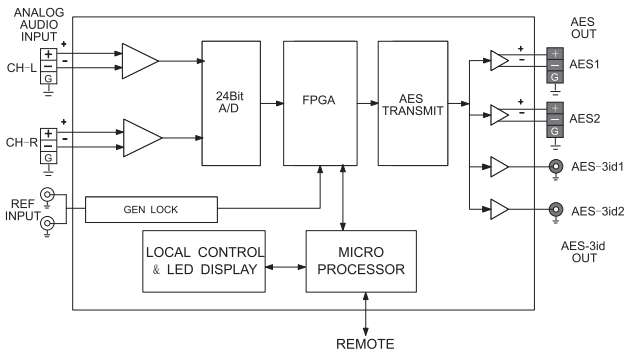

ADC-2121

Analog-to-Digital Audio Converter

The ADC-2121 is an analog audio to AES/EBU converter. It is used in i-MOD platform. The module converts 2 analog audio inputs to 2 AES outputs and 2 AES-3id outputs. Output digital audio signals can be synchronized to reference clock signals or digital audio signals. Input level can be displayed via card-edge LEDs.

The ADC-2121 can be controlled locally by means of an intuitive card-edge interface or remotely using i-MOD platform control software IM-MASTER.

BLOCK DIAGRAM

FEATURES

- 24-bit processing
- 2 analog audio inputs
- Input level viewable from -50 dBu to +18 dBu
- Supports external reference inputs: word clock or AES-3id
- Three output sampling rate options: 48 kHz, 96 kHz and 192 Hz
- Output gain adjustment ranges from -12 dB to 12 dB
- Supports left and right channel conversion, stereo output for mono input, and phase reversion
- Non-volatile memory
- Hot-swappable
- IM-MASTER control supported

BACK MODULES

SPECIFICATIONS

Specifications are subject to change without notice.

REF INPUT

Signal Format.....AES-3id or 48 / 96 / 192 kHz
Word Clock
Connector.....BNC (x2)
Impedance.....75 Ω

ANALOG AUDIO INPUT

Signal Format.....Balanced analog audio
Quantization.....24 bits
Connector.....3Pin (x2)
Impedance.....>20 kΩ
Level Range.....20 dBu(Max.)

BALANCED DIGITAL AUDIO OUTPUT

Signal Format.....AES3
Connector.....3Pin (x2)
Impedance.....110 Ω
Level.....5 Vp-p ±10%
Jitter.....<0.02 UI
Output Sampling Rate.....48 kHz, 96 kHz, 192 kHz
Output Delay.....670 ns